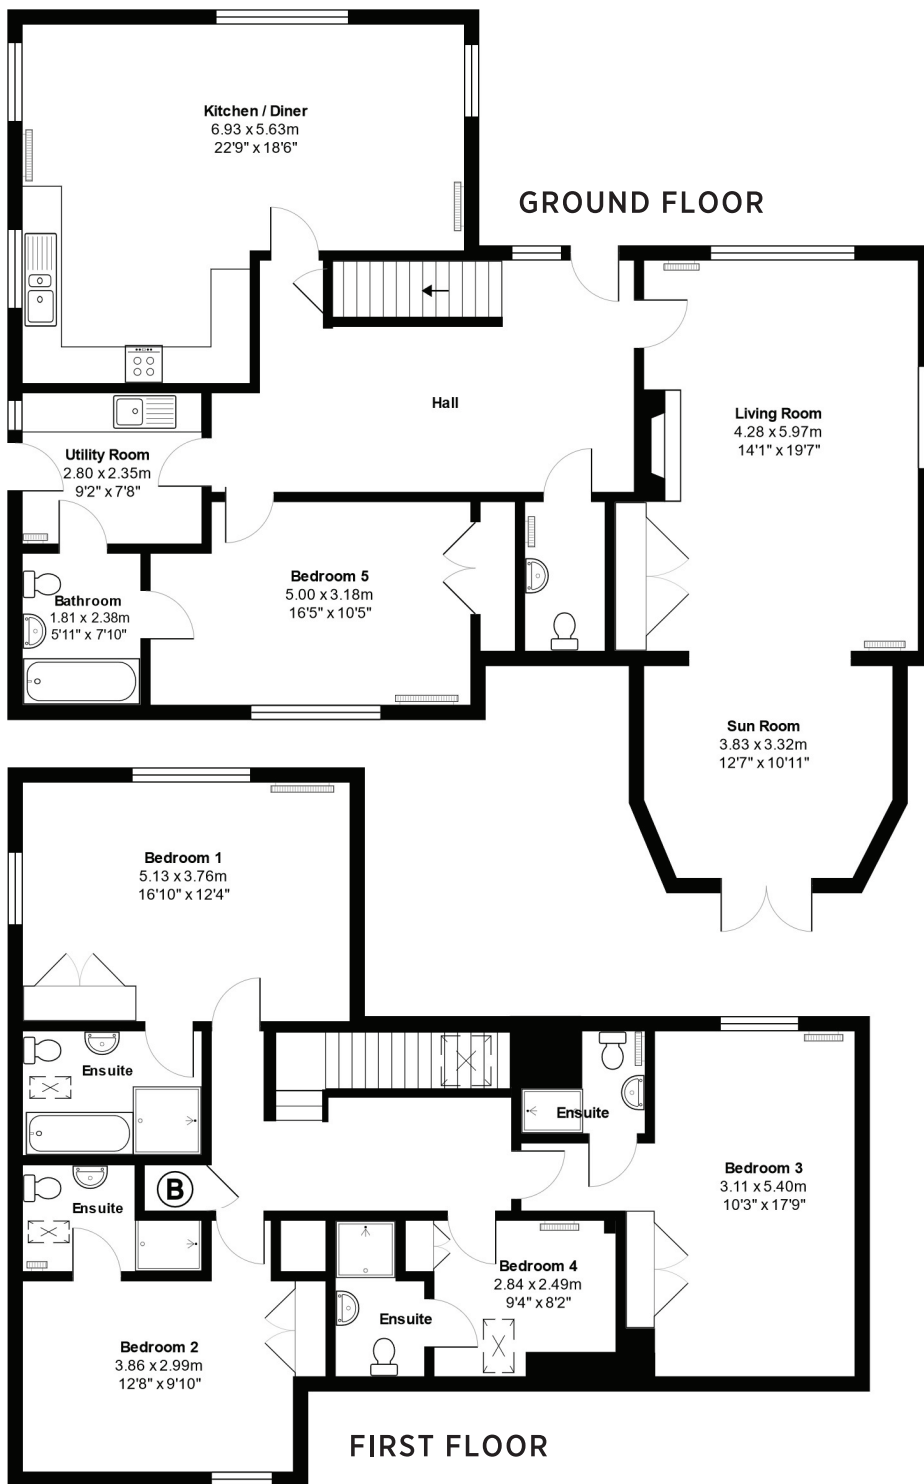

# RISE COTTAGE, ROSERROW/THE POINT, NR POLZEATH, WADEBRIDGE, CORNWALL PL27 6QT

ID-204

TOTAL AREA: 226.4 m<sup>2</sup> 2437 ft<sup>2</sup>

All measurements are approximate and for display purposes only.